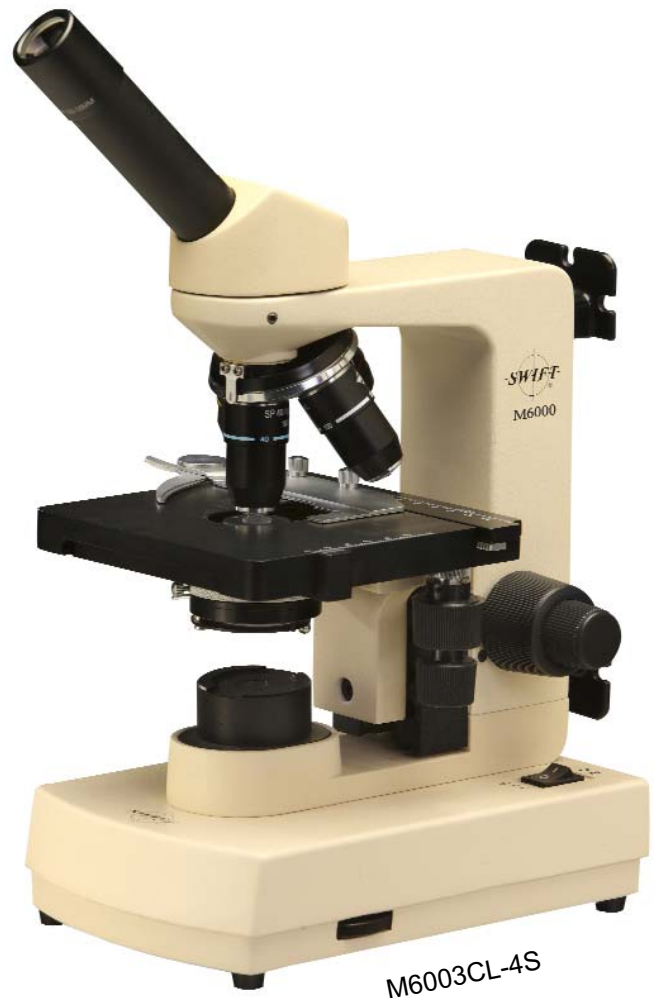

Quality

- Swift quality construction assures "trouble free" operation and minimal down time
- All-metal internal parts assure durability
- Synthetic lubricant ensures smooth operation and consistent viscosity at extreme temperatures
- Swift Optical Limited Lifetime Warranty covers defective parts and workmanship for the life of the instrument